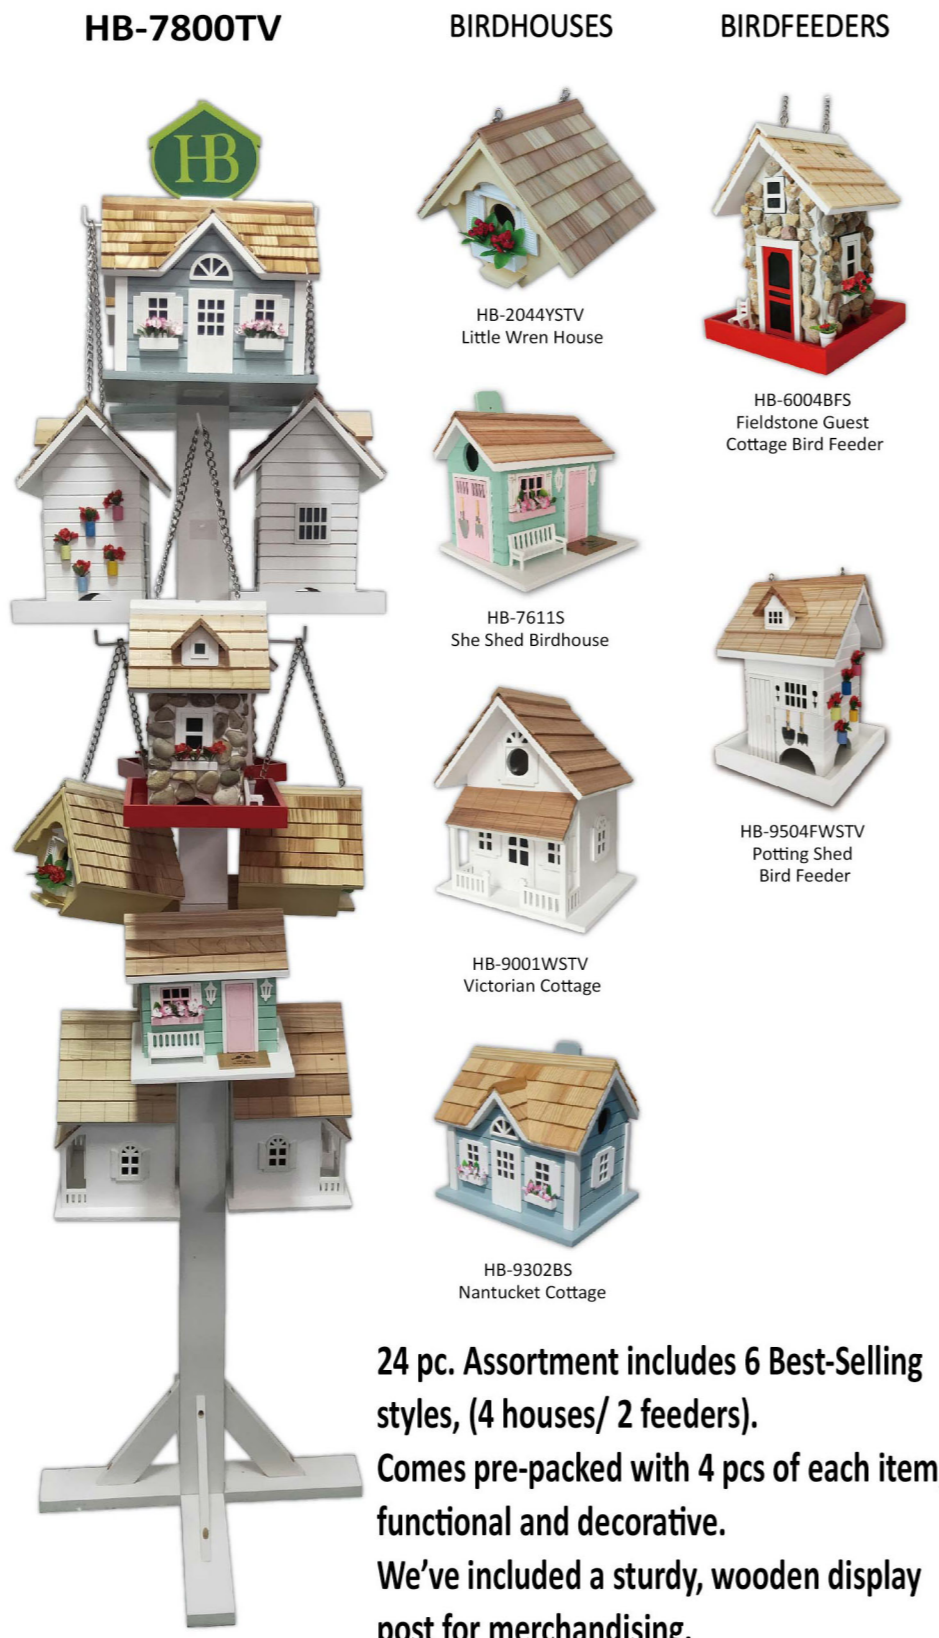

**HATCHLING SERIES**

**HISTORIC REPRODUCTIONS**

**BIRD SEED NOVELTIES**

Our Seed Novelties are made from a blend of nutritious ingredients. A burlap hanger makes for easy placement in the backyard, patio or garden. Crafted in the heartland of America in Newport, Arkansas.

**COTTAGE COLLECTION**

- BIRDFEEDERS**
- HB-2044YSTV Little Wren House
- HB-6004BFS Fieldstone Guest Cottage Bird Feeder
- HB-9504FWSTV Potting Shed Bird Feeder
- HB-9001WSTV Victorian Cottage
- HB-9302BS Nantucket Cottage
- BIRDHOUSES**
- HB-7611S She Shed Birdhouse
- HB-9001WSTV Victorian Cottage
- HB-9302BS Nantucket Cottage

24 pc. Assortment includes 6 Best-Selling styles, (4 houses/ 2 feeders). Comes pre-packed with 4 pcs of each item, functional and decorative. We've included a sturdy, wooden display post for merchandising.

This 18 unit fixture is customer friendly on both sides and merchandised with a total of 9 different styles, 5 houses and 4 feeders (2 of each). The display ships flat and easy to assemble. Each functional house or feeder comes packed in its own retail ready gift box. Making this the perfect gift.